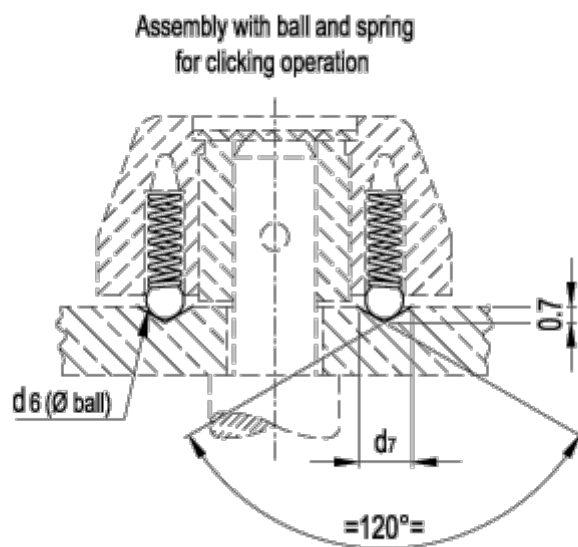

# Data Sheet

Article number: 2306035051  
Description: E+G Click spring/ball  
MS.D4

## Measures

$d6 = 4$

$d7 = 3.0$

Type = MS.D4